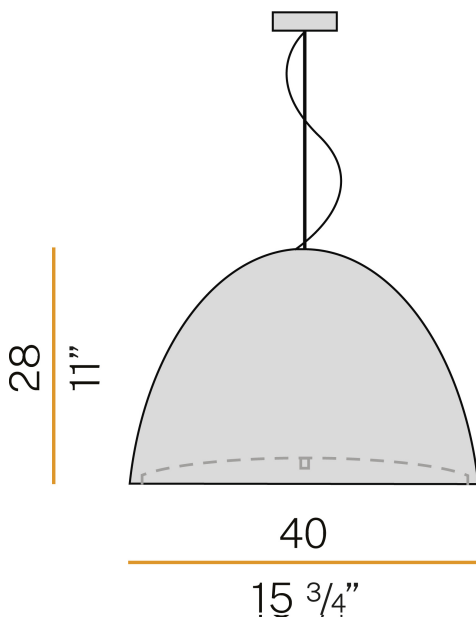

PANZERI

Willy Glass

220-240V AC
L07631.040.0000

 metallized grey/black diffuser

Data sheet

CODE	L07631.040.0000
SYSTEM POWER CONSUMPTION	max 150W
LIGHT SOURCE	LED retrofit / halogen
LIGHT SOURCE KIT	not included
COMPATIBLE SOURCES	LED retrofit bulb E27 (L max 120mm - Ø max 65mm) / max 150W E27
LIGHT DISTRIBUTION	diffused
POWER SUPPLY	220-240V AC
FREQUENCY	50/60Hz
WEIGHT	3,96 Kg
PROTECTION DEGREE	IP20
PACKING DIMENSIONS (CM)	47,0 x 30,0 x 45,0

Suspension lighting fixture for interiors, with direct light emission. Turned pickled sheet metal structure in metallized grey polyacrylic paint. Lampshade in black decorated blown glass. Diffuser in modelled frosted glass. 2m (78,7") long steel suspension cable. 2,2m (86,6") long power cable in transparent PVC. Power canopy with galvanized sheet metal ceiling bracket and pickled sheet metal covering in metallized grey polyacrylic paint.

Technical drawing

Polar diagram